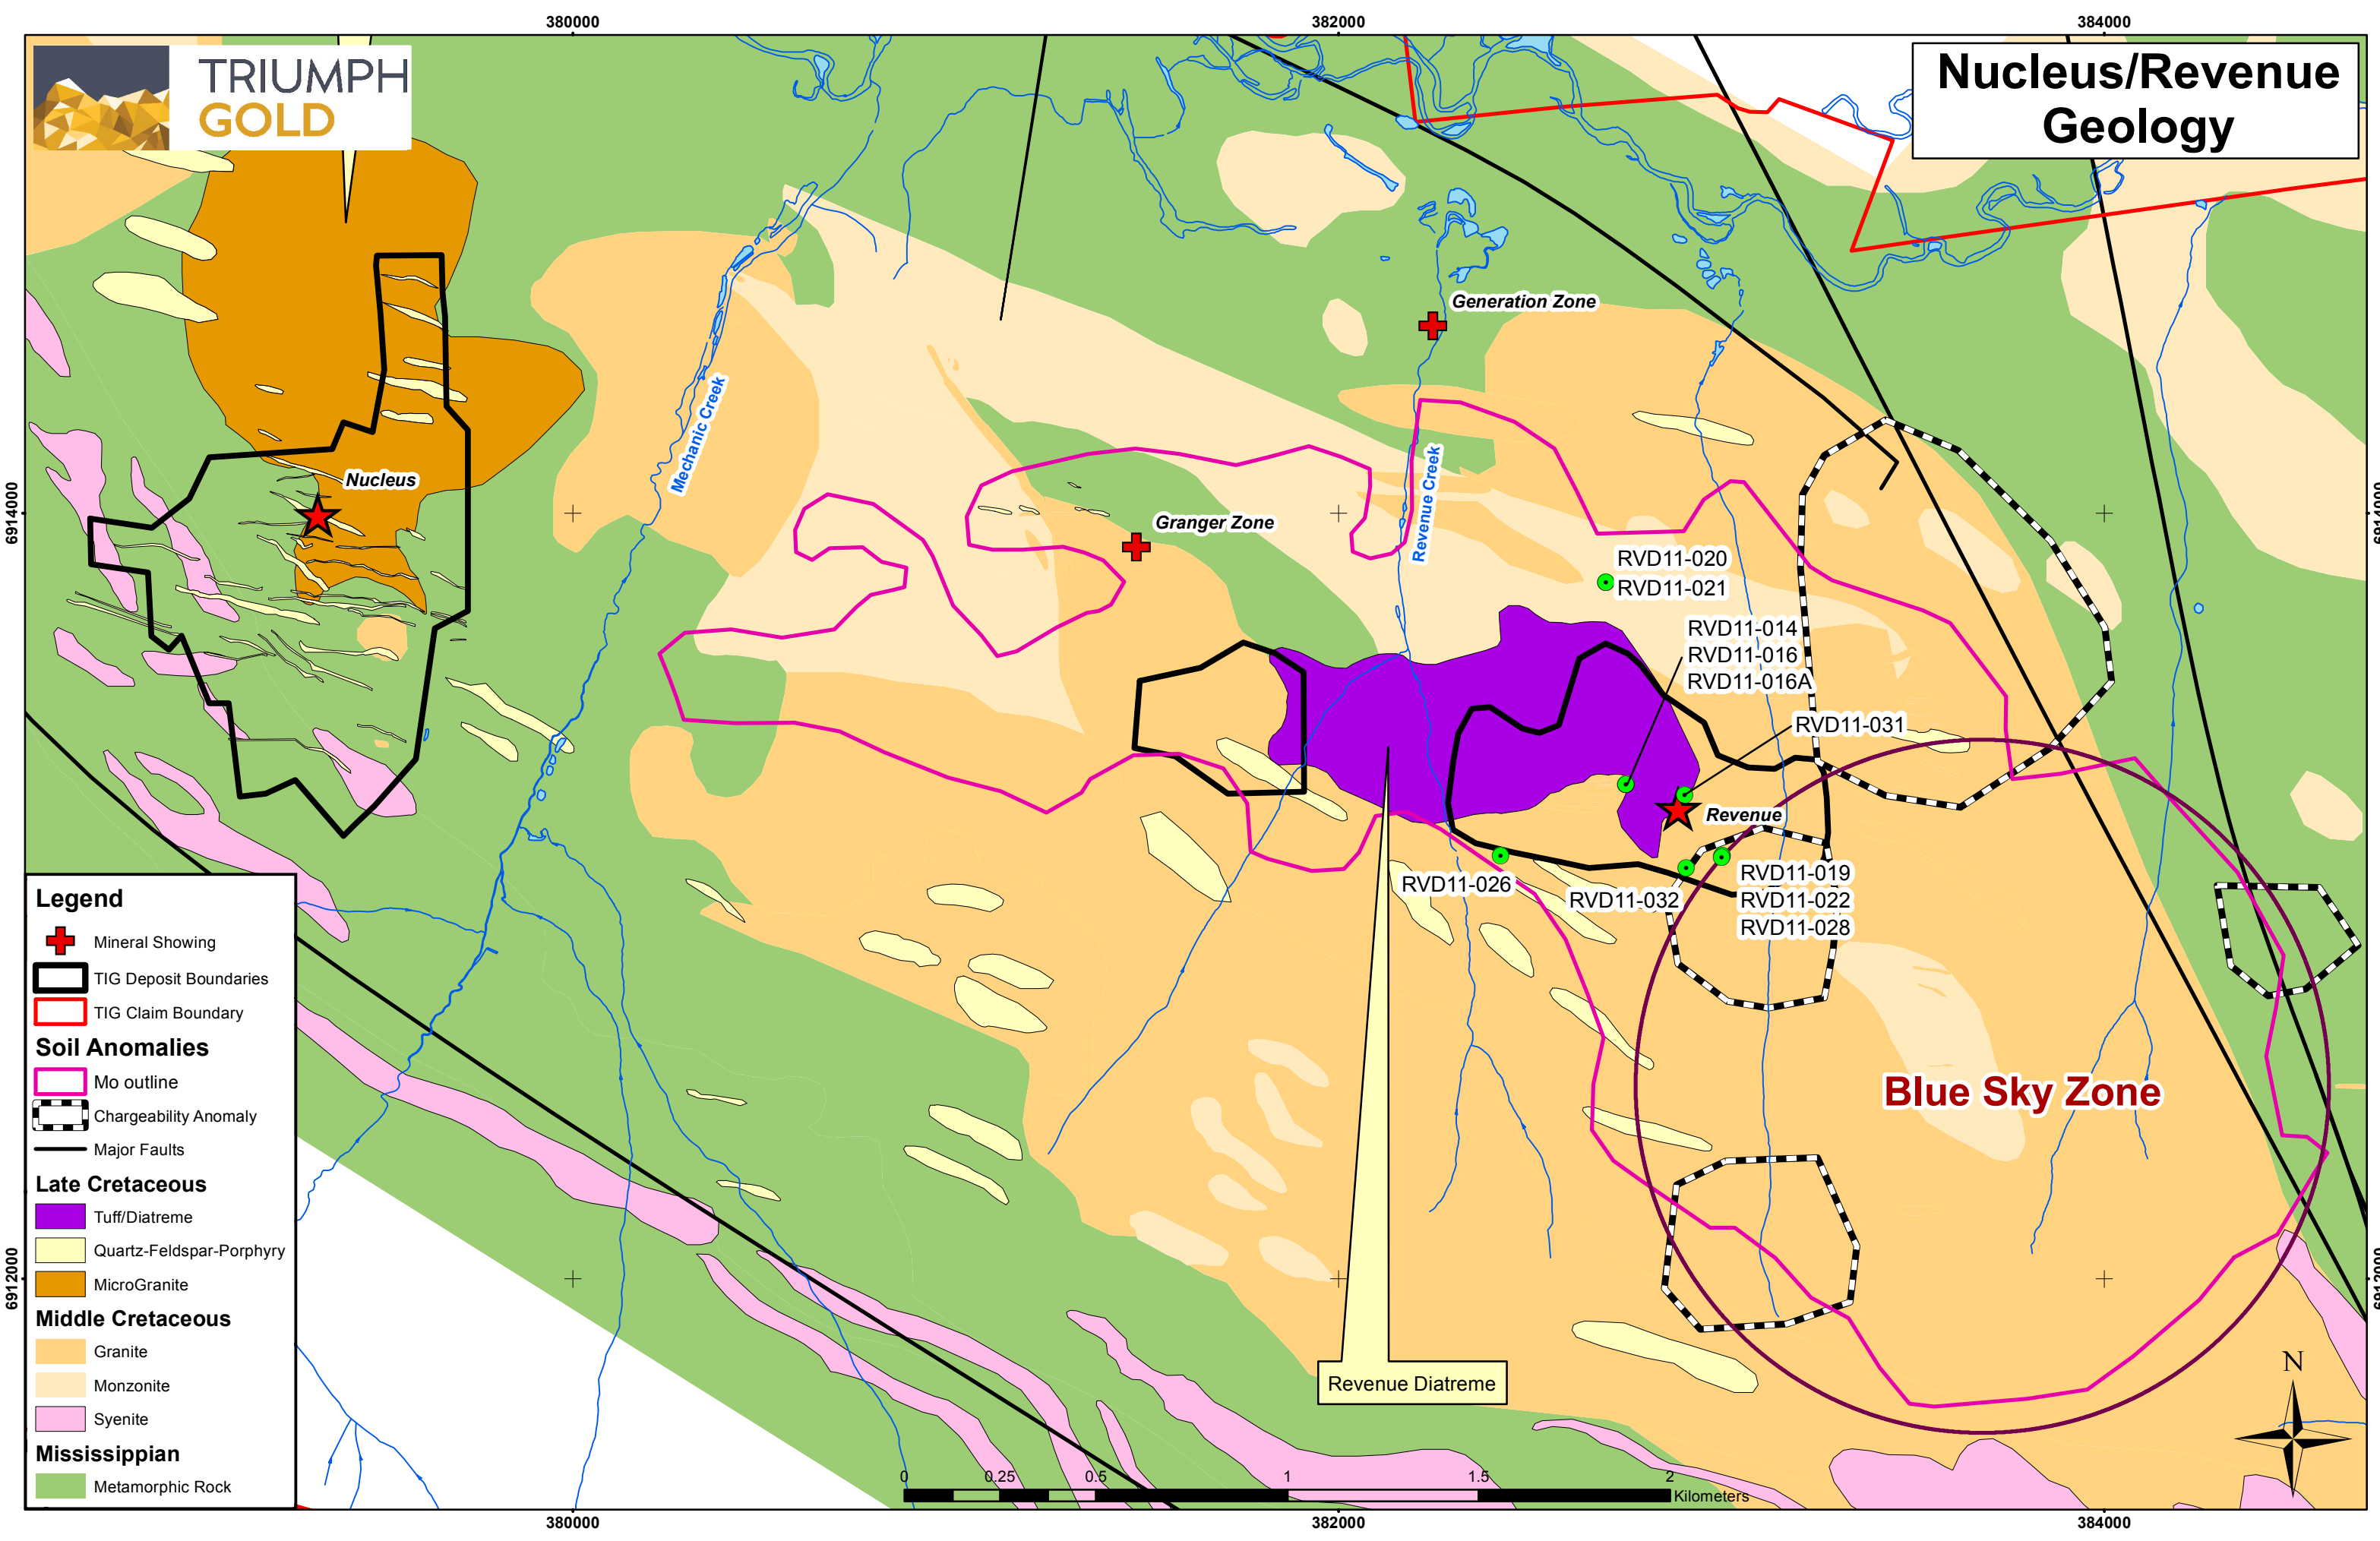

Nucleus/Revenue Geology

Legend

- Mineral Showing
- TIG Deposit Boundaries
- TIG Claim Boundary

Soil Anomalies

- Mo outline
- Chargeability Anomaly

Major Faults

- Major Faults

Late Cretaceous

- Tuff/Diatreme
- Quartz-Feldspar-Porphry
- MicroGranite

Middle Cretaceous

- Granite
- Monzonite
- Syenite

Mississippian

- Metamorphic Rock

Nucleus

Granger Zone

Generation Zone

Revenue

Blue Sky Zone

Revenue Diatreme

RVD11-020
RVD11-021

RVD11-014
RVD11-016
RVD11-016A

RVD11-031

RVD11-026

RVD11-032

RVD11-019
RVD11-022
RVD11-028

Mechanic Creek

Revenue Creek